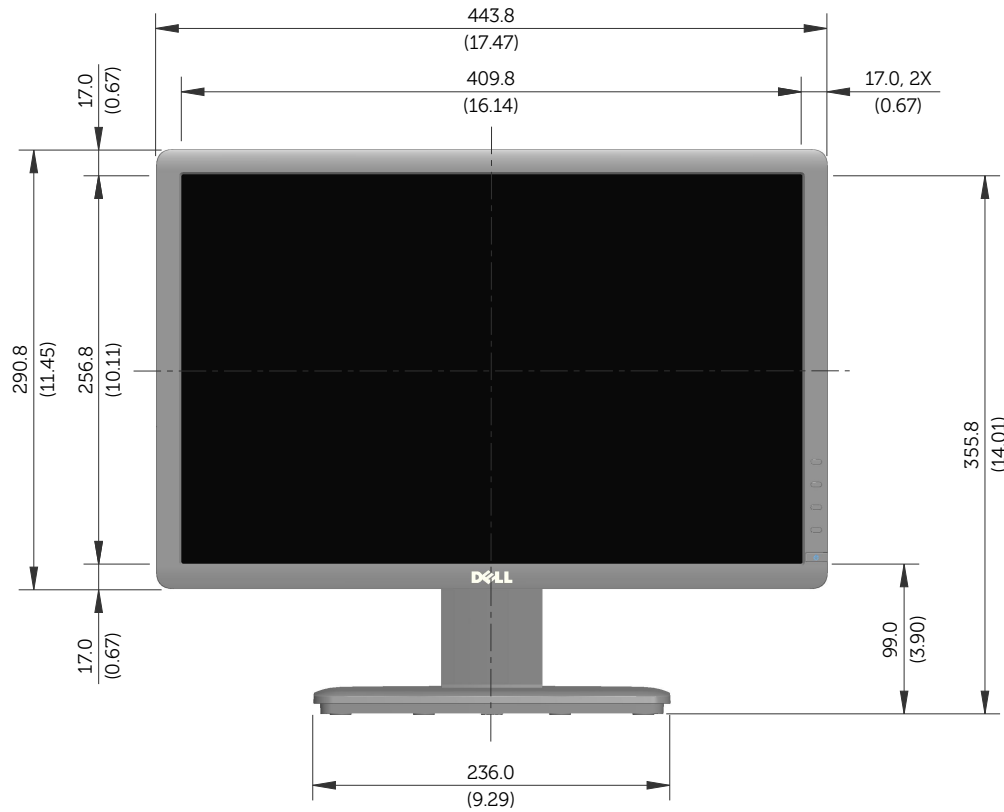

# E1913S Outline Dimensions

Norminal Dimensions  
Unit:mm(inch)

Back view of Monitor without stand

# E1913 Outline Dimensions

Nominal Dimensions  
Unit: mm (inch)

Back view of Monitor without stand

# E2213 Outline Dimensions

Nominal Dimensions  
Unit: mm (inch)

Back view of Monitor without stand