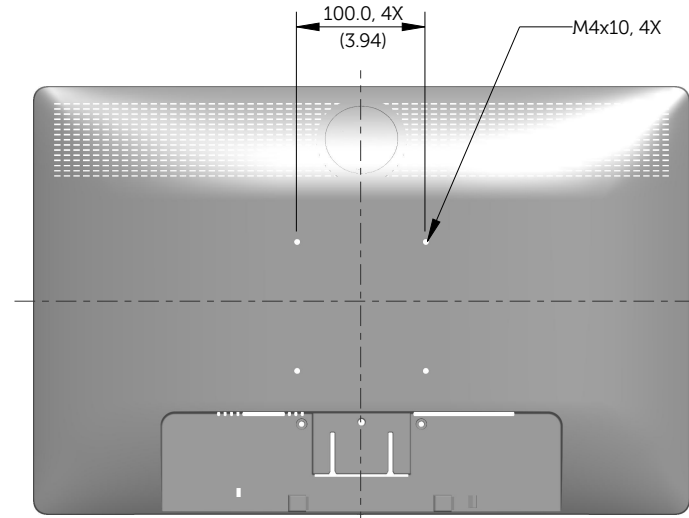

# E1913S Outline Dimensions

Norminal Dimensions  
Unit:mm(inch)

Back view of Monitor without stand

# E1913 Outline Dimensions

Nominal Dimensions  
Unit: mm (inch)

Back view of Monitor without stand

# E2213 Outline Dimensions

Nominal Dimensions  
Unit: mm (inch)

Back view of Monitor without stand