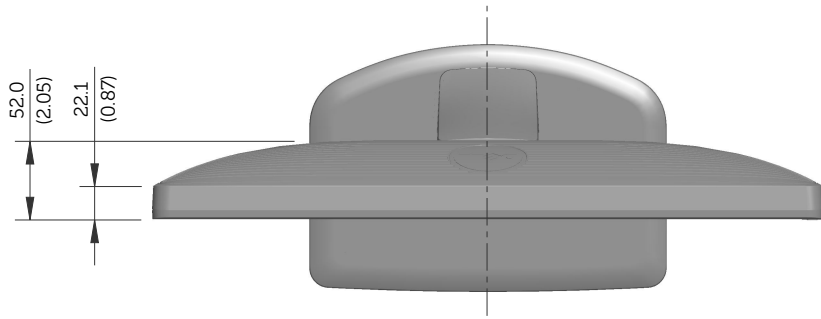

# E1913S Outline Dimensions

Norminal Dimensions  
Unit:mm(inch)

Back view of Monitor without stand

# E1913 Outline Dimensions

Nominal Dimensions  
Unit: mm (inch)

Back view of Monitor without stand

# E2213 Outline Dimensions

Nominal Dimensions  
Unit: mm (inch)

Back view of Monitor without stand