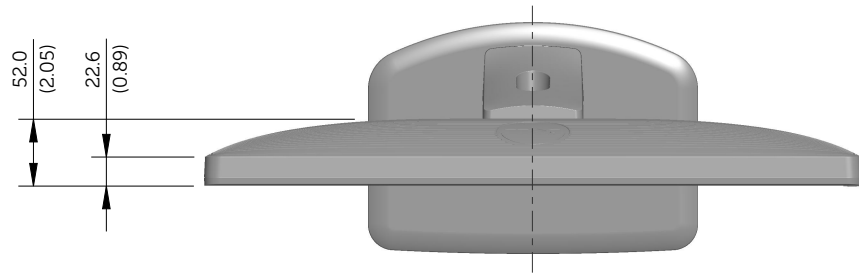

# E1913S Outline Dimensions

Norminal Dimensions  
Unit:mm(inch)

Back view of Monitor without stand

# E1913 Outline Dimensions

Nominal Dimensions  
Unit: mm (inch)

Back view of Monitor without stand

# E2213 Outline Dimensions

Nominal Dimensions  
Unit: mm (inch)

Back view of Monitor without stand